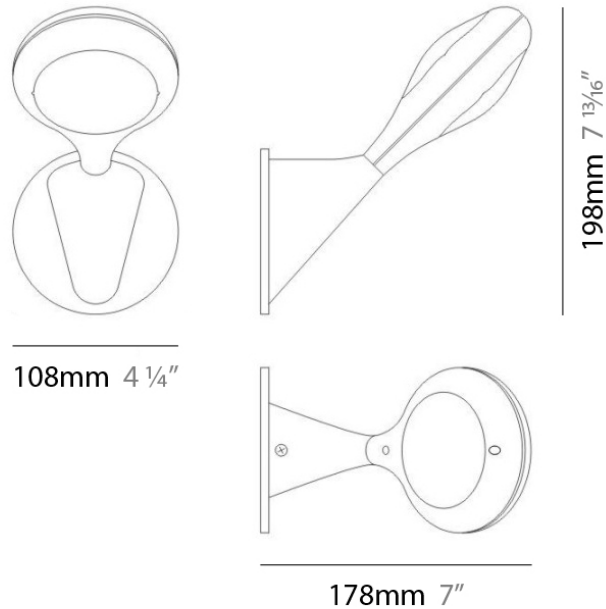

SPACE SURFACE

D93051

PROJECT	
TYPE	
NOTES	
QUANTITY	
DATE	

GENERAL

Series: Space
Brand: Milan
Division: Design
Mounting Type: Surface
Mounting Location: Wall
Subcategory: Up/Down Light

PHYSICAL

Shape: Oblong
Diameter (mm): 108
Diameter (in): 4 ¼
Height (mm): 178
Height (in): 7
Extension (mm): 178
Extension (in): 7
Light Distribution: Direct / Indirect
Weight (kg): 1.4
Weight (lbs): 3
Diffuser: Glass - Sold Separately
Fixture Finish: Metallic Gray
Fixture Material: Glass / Aluminum

ELECTRICAL

Number of Lamps: 1
Lamp Type: LED Retrofit
Lamp Shape: T4
Bulb Included: Bulb Not Included
Total Output Wattage (W): 3
Max. Wattage Per Lamp (W): 3
Lamp Base: G9
Input Voltage (V): 120

LED

OPTICAL

RATINGS AND CERTIFICATIONS

Certified By: CSA Certified to UL and CSA Standards
IP rating: IP20