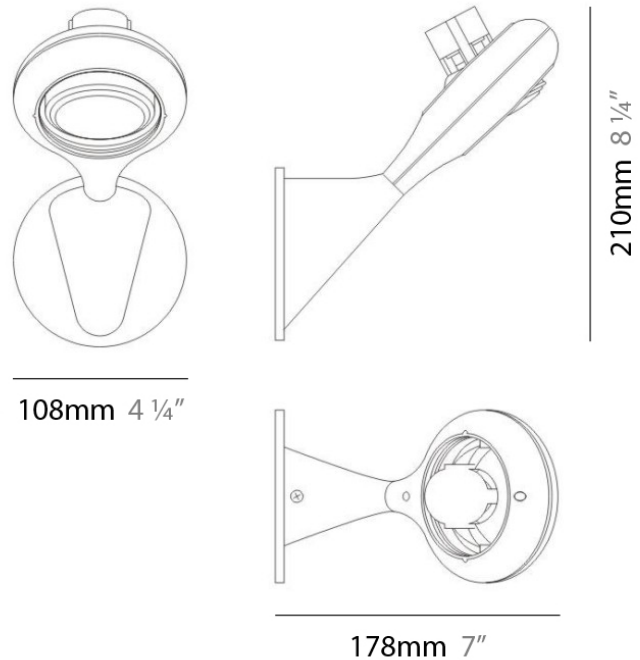

SPACE SURFACE

D93052

PROJECT	
TYPE	
NOTES	
QUANTITY	
DATE	

GENERAL

Series: Space
Brand: Milan
Division: Design
Mounting Type: Surface
Mounting Location: Wall
Subcategory: Downlight

PHYSICAL

Shape: Oblong
Diameter (mm): 108
Diameter (in): 4 1/4
Height (mm): 178
Height (in): 7
Extension (mm): 178
Extension (in): 7
Light Distribution: Direct
Weight (kg): 1.4
Weight (lbs): 3
Diffuser: Glass - Sold Separately
Fixture Finish: Metallic Gray
Fixture Material: Glass / Aluminum

ELECTRICAL

Number of Lamps: 1
Lamp Type: LED Retrofit
Lamp Shape: MR20
Bulb Included: Bulb Not Included
Total Output Wattage (W): 8
Max. Wattage Per Lamp (W): 8
Lamp Base: GU10
Input Voltage (V): 120

LED

OPTICAL

RATINGS AND CERTIFICATIONS

Certified By: CSA Certified to UL and CSA Standards
IP rating: IP20